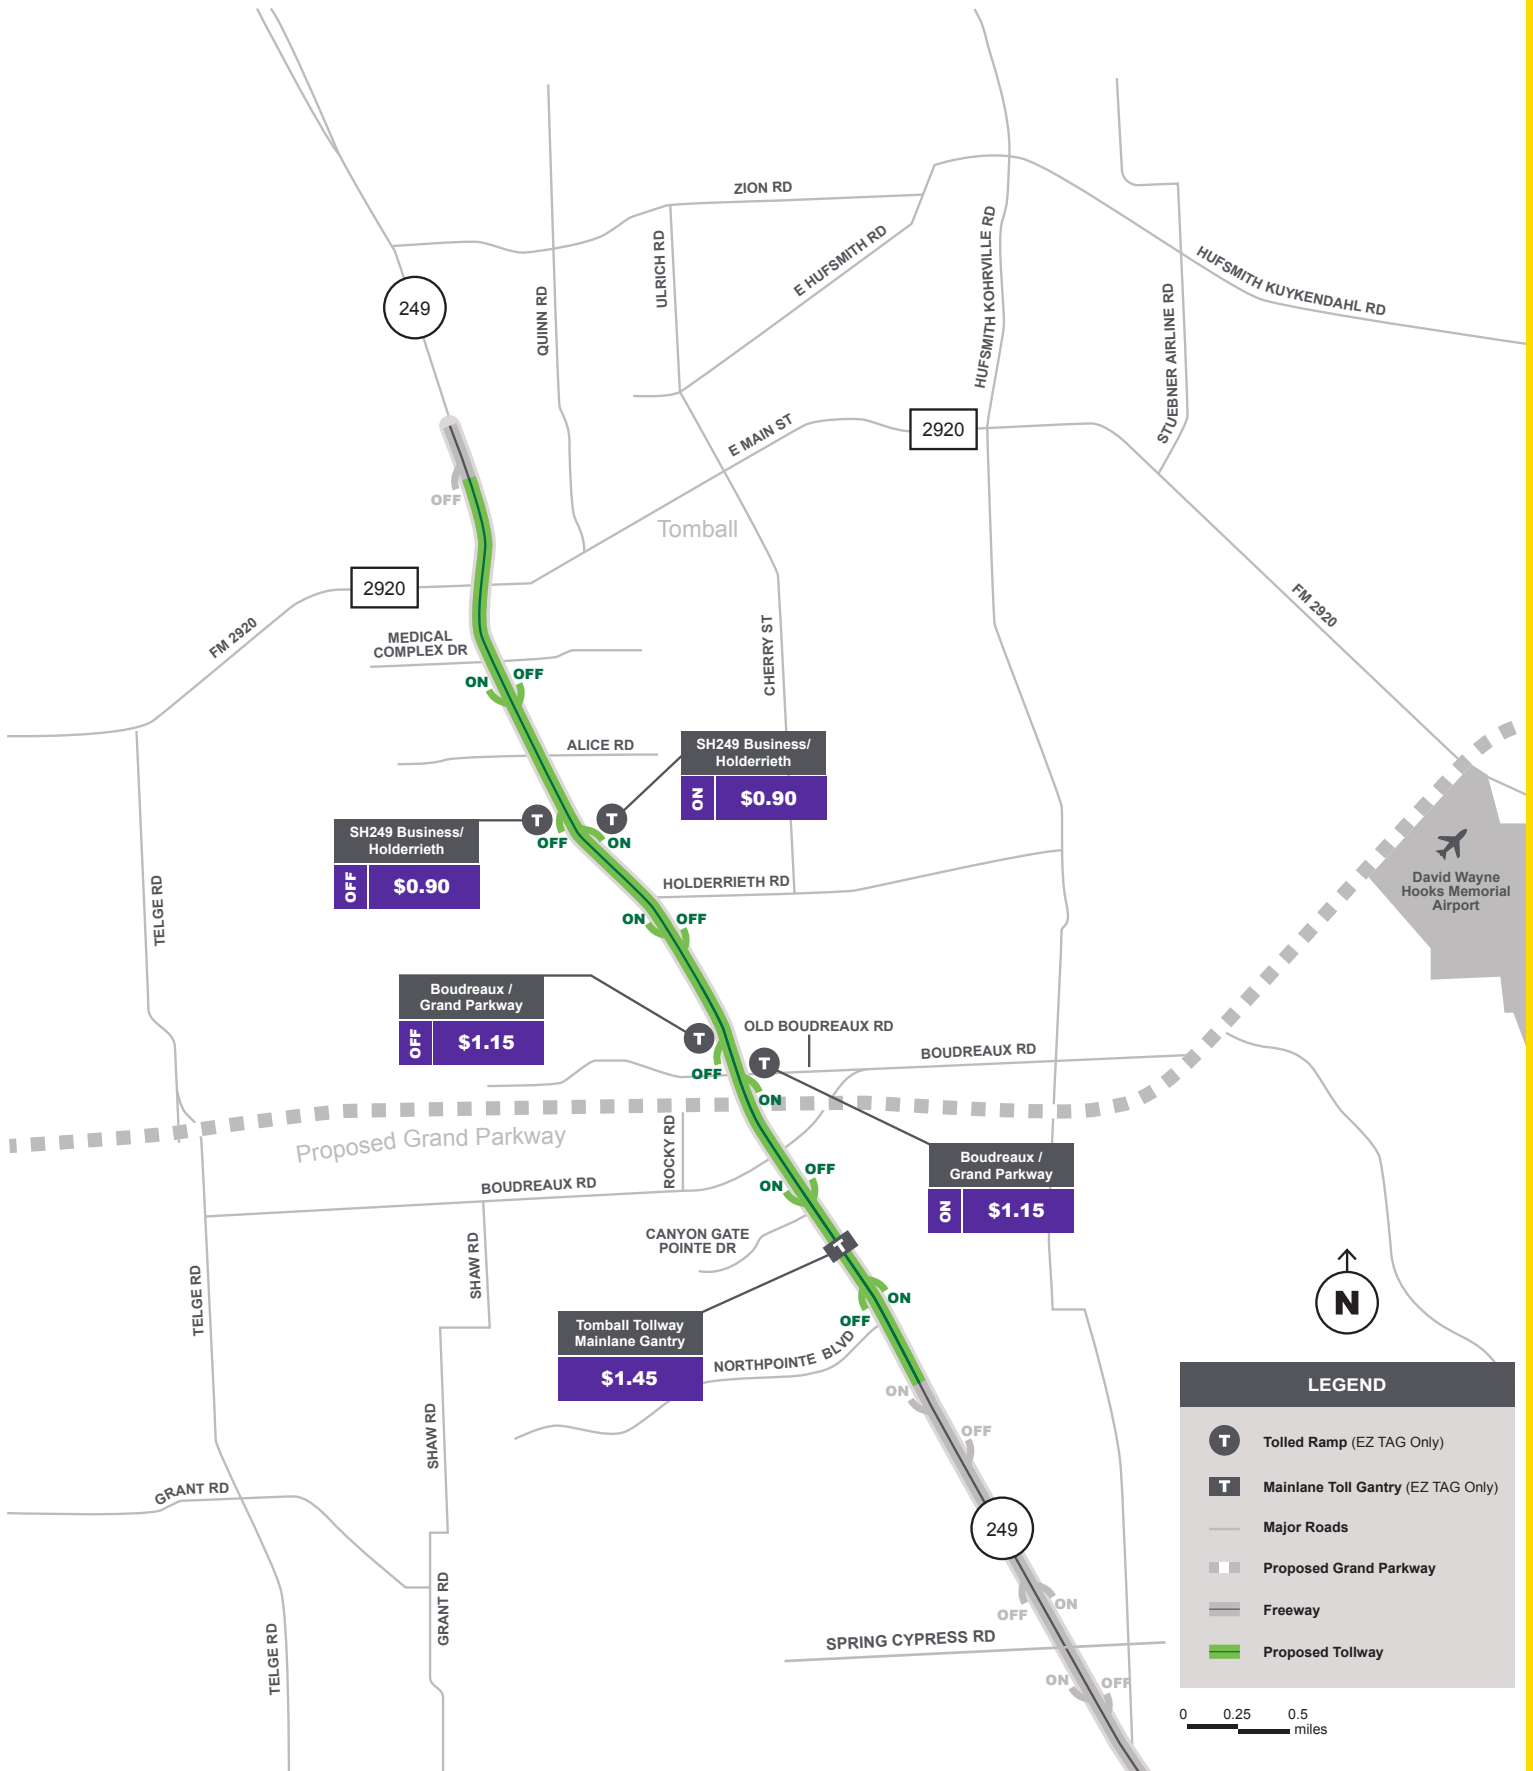

Tomball Tollway Phase I Map

LEGEND

- T** Tolled Ramp (EZ TAG Only)
- T** Mainlane Toll Gantry (EZ TAG Only)
- Major Roads
- Proposed Grand Parkway
- Freeway
- Proposed Tollway